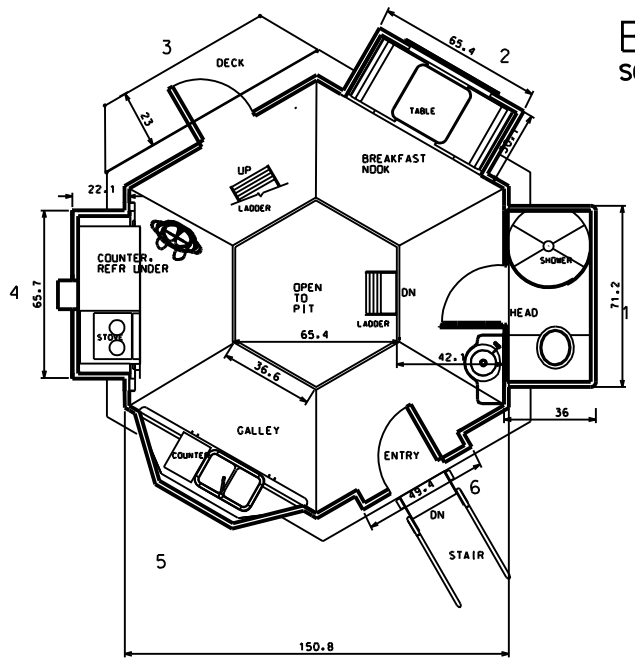

COUCH PIT/SYSTEMS
SCALE 1/2"=1'-0"

BERTH LEVEL
SCALE 1/2"=1'-0"

MAIN LEVEL
SCALE 1/2"=1'-0"

1 FOOT
1 METER