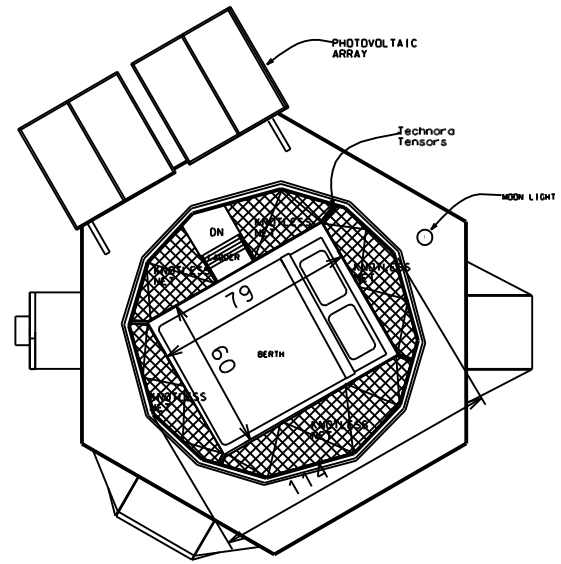

COUCH PIT/SYSTEMS
SCALE 1/2"=1'-0"

BERTH LEVEL
SCALE 1/2"=1'-0"

MAIN LEVEL
SCALE 1/2"=1'-0"

1 FOOT
1 METER